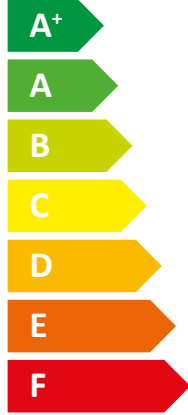

ENERG
енергия · ενέργεια

Y IJA
IE IA

tecalor

THZ 5.1 IBC topline

A++

A

Two icons showing sound power level. The top icon shows a speaker inside a house with the text '50 dB'. The bottom icon shows a speaker outside a house with the text '50 dB'.

Legend for power output in kW, shown as colored squares: dark blue for 7 kW, medium blue for 7 kW, and light blue for 4 kW.

2019

811/2013