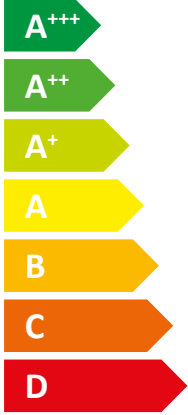

ENERG
енергия · ενέργεια

Y IJA
IE IA

tecalor

THZ 5.1 IBC topline

A++

A

Two icons showing sound power level. The top icon shows a speaker inside a house with the text '50 dB'. The bottom icon shows a speaker outside a house with the text '50 dB'.

Legend for power output in kW, shown as colored squares: dark blue for 7 kW, medium blue for 7 kW, and light blue for 4 kW.

2019

811/2013