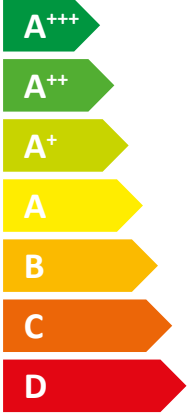

**ENERG** Y IJA  
 енергия · ενέργεια IE IA

**tecalor**

THZ 7.1 IBC topline

**A++**

**A**

Two icons showing sound power levels. The top icon shows a house with sound waves and the text "50 dB". The bottom icon shows a house with sound waves and the text "50 dB".

A legend for power consumption with three colored squares: dark blue for "5 kW", medium blue for "5 kW", and light blue for "3 kW".

2019

811/2013