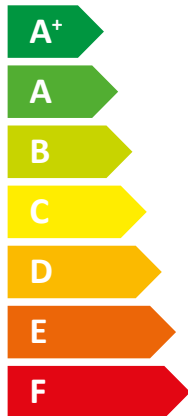

ENERG Y IJA
 енергия · ενέργεια IE IA

tecalor

TTC 7.1 230 comfort

Icon of a house with sound waves and the text **37 dB**. Below it is a diagram showing sound waves from a house towards another house.

Legend for power consumption with three entries, each consisting of a colored square and the text "6 kW": a dark blue square, a medium blue square, and a light blue square.