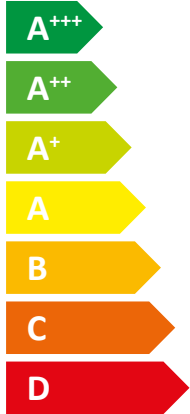

**ENERG** Y IJA  
енергия · ενέργεια IE IA

**STIEBEL ELTRON** LWZ 5 S Smart

**A+**

**A**

Two icons showing sound power levels. The top icon shows a speaker inside a house with the text "52 dB". The bottom icon shows a speaker outside a house with the text "52 dB".

A legend for power output levels, consisting of three colored squares with corresponding text: a dark blue square for "9 kW", a medium blue square for "6 kW", and a light blue square for "7 kW".

2019

811/2013