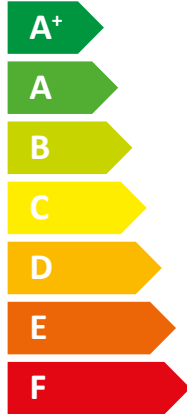

**ENERG** Y IJA  
енергия · ενέργεια IE IA

**STIEBEL ELTRON** LWZ 5 S Smart

**A+**

**A**

Two icons showing sound power levels. The top icon shows a speaker inside a house with the text "52 dB". The bottom icon shows a speaker outside a house with the text "52 dB".

A legend for power output levels, consisting of three colored squares with corresponding text: a dark blue square for "9 kW", a medium blue square for "6 kW", and a light blue square for "7 kW".

2019

811/2013