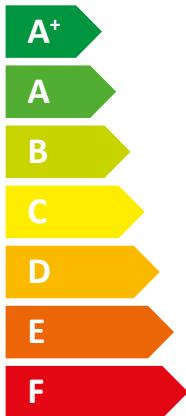

ENERG
енергия · ενέργεια

Y IJA
IE IA

tecalor

TTC 5.5

A++

A

Icon of a house with sound waves and the text '42 dB'. Below it, an icon of a house with sound waves pointing towards it.

42 dB

Legend for power output with three colored squares: dark blue for 6 kW, medium blue for 6 kW, and light blue for 7 kW.

6 kW
6 kW
7 kW

2019

811/2013