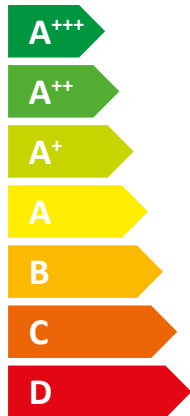

ENERG
енергия · ενέργεια

Y IJA
IE IA

tecalor

TTC 5.5

A++

A

Icon of a house with sound waves and the text '42 dB'. Below it, an icon of a house with sound waves pointing towards it.

42 dB

Legend for power output with three colored squares: dark blue for 6 kW, medium blue for 6 kW, and light blue for 7 kW.

6 kW
6 kW
7 kW

2019

811/2013