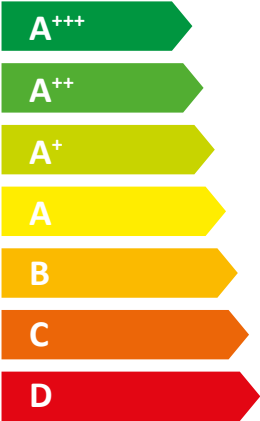

ENERG Y IJA
енергия · ενέργεια IE IA

STIEBEL ELTRON WPE-I 59 H 400
Premium

55 °C

35 °C

43 dB

Icon of a house with sound waves emanating from it, indicating the sound power level.

■ 55	■ 60
■ 55	■ 60
■ 55	■ 60

kW kW

A map of Europe where different countries are shaded in various intensities of blue, representing energy efficiency levels. Darker blue indicates higher efficiency.

2019

811/2013