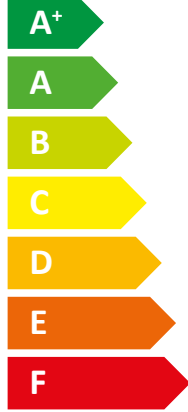

ENERG

енергия · ενέργεια

Y IJA
IE IA

STIEBEL ELTRON

WPE-I 07 HW 400 Plus

A++

A

Icon of a house with sound waves and the text '42 dB'. Below it is an icon of a house with sound waves pointing away from it.

Legend for power output in kW, shown as colored squares: 8 kW (dark blue), 7 kW (medium blue), and 9 kW (light blue).

2019

811/2013