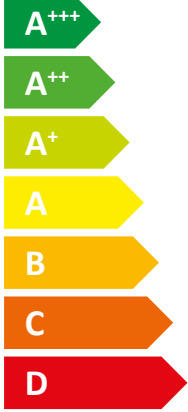

ENERG

енергия · ενέργεια

Y IJA

IE IA

STIEBEL ELTRON

WPC 04 cool

A++

A

Icon of a house with sound waves and the text **43 dB**. Below it is another icon of a house with sound waves.

Legend for power output: a dark blue square for 6 kW, a medium blue square for 5 kW, and a light blue square for 5 kW.