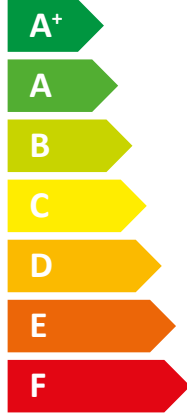

# ENERG

енергия · ενέργεια

Y IJA  
IE IA

## STIEBEL ELTRON

LWZ 5 S Plus

A+

A

Two icons showing sound power levels. The top icon shows a speaker inside a house with the text "52 dB". The bottom icon shows a speaker outside a house with the text "52 dB".

A legend for power output levels, consisting of three colored squares with corresponding text: a dark blue square for "9.00 kW", a medium blue square for "6 kW", and a light blue square for "7 kW".

2019