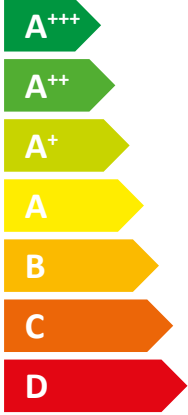

# ENERG

енергия · ενέργεια

Y IJA  
IE IA

## STIEBEL ELTRON

LWZ 5 S Plus

A+

A

Two icons showing sound power levels. The top icon shows a speaker inside a house with the text "52 dB". The bottom icon shows a speaker outside a house with the text "52 dB".

A legend for power output levels, consisting of three colored squares with corresponding text: a dark blue square for "9.00 kW", a medium blue square for "6 kW", and a light blue square for "7 kW".

2019