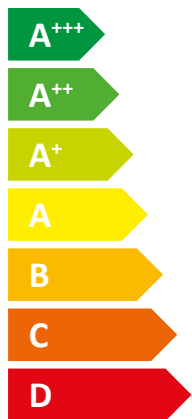

ENERG
енергия · ενέργεια

Y IJA
IE IA

STIEBEL ELTRON

WPE-I 12 HW 230
Premium

A+++

A

Icon showing sound power level: a house with a speaker icon and the text "44 dB". Below it is another house icon with a speaker icon.

Legend for power output: three colored squares (dark blue, medium blue, light blue) each followed by the text "12 kW".

2019

811/2013