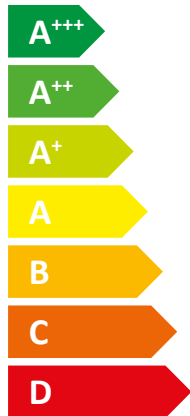

**ENERG** Y IJA  
енергия · ενέργεια IE IA

**STIEBEL ELTRON** LWZ 8 CS Premium

**A++**

**A**

Two icons showing sound power level. The top icon shows a speaker inside a house with the text "50 dB". The bottom icon shows a speaker outside a house with the text "50 dB".

Legend for power output levels, shown as colored squares:

- Dark blue square: 14.00 kW
- Medium blue square: 10 kW
- Light blue square: 9 kW

2019

811/2013