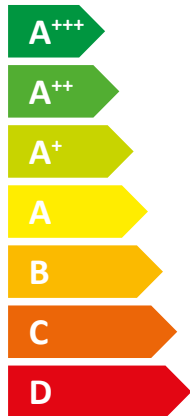

ENERG Y IJA
енергия · ενέργεια IE IA

STIEBEL ELTRON LWZ 8 CS Smart

Two icons showing sound power level. The top icon shows a speaker inside a house with the text '50 dB'. The bottom icon shows a speaker outside a house with the text '50 dB'.

A legend for power output levels, consisting of three colored squares with corresponding text: a dark blue square for '14.00 kW', a medium blue square for '10 kW', and a light blue square for '9 kW'.

2019