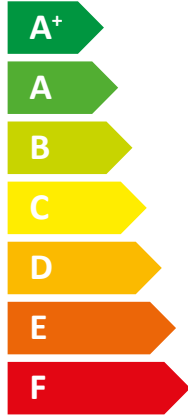

ENERG Y IJA
 енергия · ενέργεια IE IA

STIEBEL ELTRON LWZ 5 S Plus

A+

A

Two icons showing sound power levels. The top icon shows a speaker inside a house with the text "52 dB". The bottom icon shows a speaker outside a house with the text "52 dB".

A legend for power output levels, consisting of three colored squares with corresponding text: a dark blue square for "9.00 kW", a medium blue square for "6 kW", and a light blue square for "7 kW".

2019