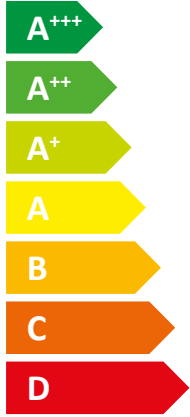

**ENERG** Y IJA  
 енергия · ενέργεια IE IA

**STIEBEL ELTRON** LWZ 8 CS Premium

**A++**

**A**

Two icons showing sound power levels. The top icon shows a speaker inside a house with the text "50 dB". The bottom icon shows a speaker outside a house with the text "50 dB".

A legend for power output levels, consisting of three colored squares with corresponding text: a dark blue square for "14.00 kW", a medium blue square for "10 kW", and a light blue square for "9 kW".

2019