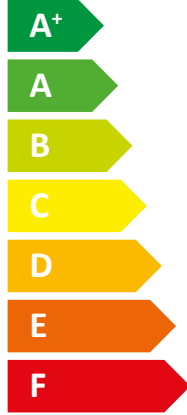

ENERG
енергия · ενέργεια

Y IJA
IE IA

STIEBEL ELTRON

LWZ 5 S Plus

A+

A

Two icons showing sound power levels. The top icon shows a speaker inside a house with the text "52 dB". The bottom icon shows a speaker outside a house with the text "52 dB".

A legend for power output levels, consisting of three colored squares with corresponding text: a dark blue square for "9.00 kW", a medium blue square for "6 kW", and a light blue square for "7 kW".

2019