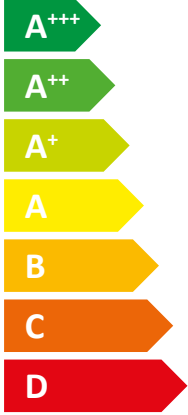

ENERG
енергия · ενέργεια

Y IJA
IE IA

STIEBEL ELTRON

LWZ 5 S Plus

A+

A

Two icons showing sound power levels. The top icon shows a speaker inside a house with the text "52 dB". The bottom icon shows a speaker outside a house with the text "52 dB".

A legend for power output levels, consisting of three colored squares with corresponding text: a dark blue square for "9.00 kW", a medium blue square for "6 kW", and a light blue square for "7 kW".

2019