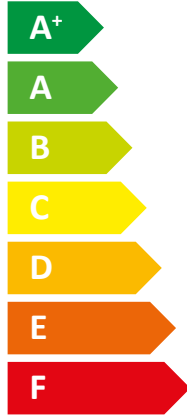

ENERG Y IJA
 енергия · ενέργεια IE IA

STIEBEL ELTRON LWZ 5 S Smart

A+

A

Two icons showing sound power levels. The top icon shows a speaker inside a house with the text "52 dB". The bottom icon shows a speaker outside a house with the text "52 dB".

A legend for power output levels, consisting of three colored squares with corresponding text: a dark blue square for "9.00 kW", a medium blue square for "6 kW", and a light blue square for "7 kW".

2019