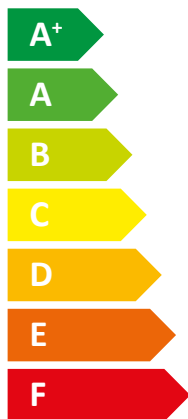

ENERG Y IJA
 енергия · ενέργεια IE IA

STIEBEL ELTRON

HPA-O 4 CS Plus
 compact D Set 1.1

A+

Two icons of a house with sound waves emanating from it, one above the other. Below the bottom icon is the text "52 dB".

A legend box containing three colored squares with corresponding power output values: a dark blue square for "4 kW", a medium blue square for "5 kW", and a light blue square for "3 kW".

2019

811/2013