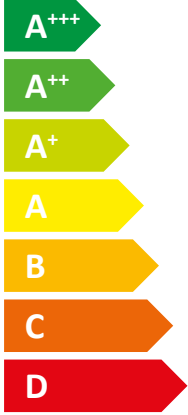

ENERG Y IJA
 енергия · ενέργεια IE IA

STIEBEL ELTRON

HPA-O 8 CS Plus
 compact D Set 1.1

A++

Two icons of a house with sound waves. The top icon shows sound waves emanating from the house. The bottom icon shows sound waves entering the house. Below the bottom icon is the text "57 dB".

A legend for power output levels, consisting of three colored squares with corresponding text: a dark blue square for "6 kW", a medium blue square for "7 kW", and a light blue square for "6 kW".

2019

811/2013