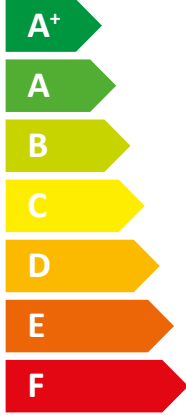

ENERG Y IJA
 енергия · ενέργεια IE IA

STIEBEL ELTRON

HPA-O 8 CS Plus
 compact D Set 1.1

A++

Two icons of a house with sound waves. The top icon shows sound waves emanating from the house. The bottom icon shows sound waves entering the house. Below the bottom icon is the text "57 dB".

A legend for power output levels, consisting of three colored squares with corresponding text: a dark blue square for "6 kW", a medium blue square for "7 kW", and a light blue square for "6 kW".

2019

811/2013