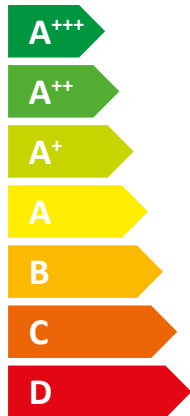

**ENERG**  
енергия · ενέργεια

Y IJA  
IE IA

**STIEBEL ELTRON**

WPC 04

**A++**

**A**

Two icons showing sound power levels: a house with a speaker icon and the text "43 dB", and a house with a speaker icon and the text "0 dB".

Legend for power output levels: a dark blue square for "6 kW", a medium blue square for "5 kW", and a light blue square for "5 kW".

2019

811/2013