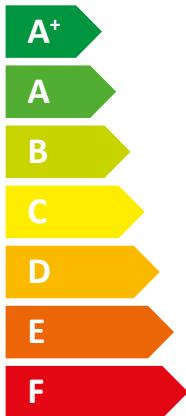

**ENERG**  
енергия · ενέργεια

Y IJA  
IE IA

**STIEBEL ELTRON**

WPC 04

**A++**

**A**

Two icons showing sound power levels: a house with a speaker icon and the text "43 dB", and a house with a speaker icon and the text "0 dB".

Legend for power output levels: a dark blue square for "6 kW", a medium blue square for "5 kW", and a light blue square for "5 kW".

2019

811/2013