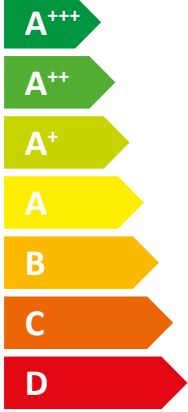

ENERG

енергия · ενέργεια

Y IJA

IE IA

STIEBEL ELTRON

WPC 04 cool

43 dB

Icon showing sound waves emanating from a house, indicating the sound power level.