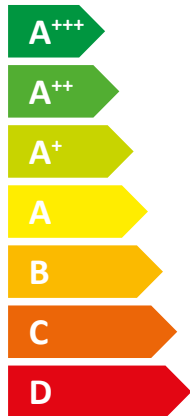

ENERG Y IJA
 енергия · ενέργεια IE IA

STIEBEL ELTRON

WPL 17 ACS classic
 compact Set

A++

A

Two icons of a house with sound waves. The top icon shows sound waves coming from the house, and the bottom icon shows sound waves going into the house. Below the bottom icon is the text "57 dB".

A legend with three colored squares and their corresponding power outputs: a dark blue square for "9 kW", a medium blue square for "9 kW", and a light blue square for "8 kW".

2019

811/2013