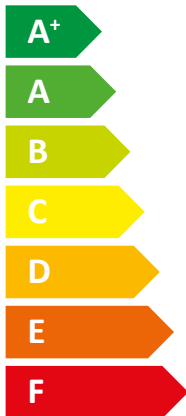

ENERG Y IJA
 енергия · ενέργεια IE IA

STIEBEL ELTRON

WPL 17 ACS classic
 compact Set

A++

A

Two icons of a house with sound waves. The top icon shows sound waves coming from the house, and the bottom icon shows sound waves going into the house. Below the bottom icon is the text "57 dB".

A legend with three colored squares and their corresponding power outputs: a dark blue square for "9 kW", a medium blue square for "9 kW", and a light blue square for "8 kW".

2019

811/2013