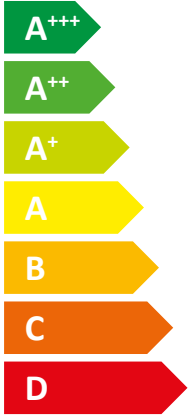

**ENERG** Y IJA  
 енергия · ενέργεια IE IA

**STIEBEL ELTRON**

HPA-O 8 CS Plus  
 compact D Set

**A++**

**A**

Two icons of a house with sound waves emanating from it, one above the other. Below the icons, the text "57 dB" is displayed.

A legend box containing three colored squares with corresponding power output labels: a dark blue square for "9 kW", a medium blue square for "9 kW", and a light blue square for "8 kW".

2019

811/2013