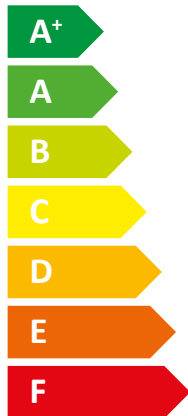

**ENERG** Y IJA  
 енергия · ενέργεια IE IA

**tecalor**

TTL 3.5 ACS TSBC Set

**A+**

**A**

Two icons of a house with sound waves. The top icon shows sound waves coming from the house, and the bottom icon shows sound waves going into the house. Below the bottom icon is the text "52 dB".

A legend box containing three colored squares with corresponding power consumption values: a dark blue square for "3 kW", a medium blue square for "4 kW", and a light blue square for "3 kW".

2019

811/2013