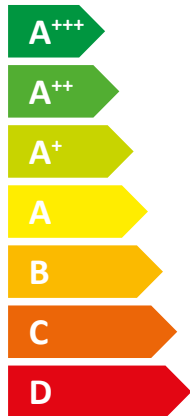

**ENERG** Y IJA  
 енергия · ενέργεια IE IA

**tecalor**

TTL 3.5 ACS TSBC Set

**A+**

**A**

Two icons of a house with sound waves. The top icon shows sound waves coming from the house, and the bottom icon shows sound waves going into the house. Below the bottom icon is the text "52 dB".

A legend box containing three colored squares with corresponding power consumption values: a dark blue square for "3 kW", a medium blue square for "4 kW", and a light blue square for "3 kW".

2019

811/2013