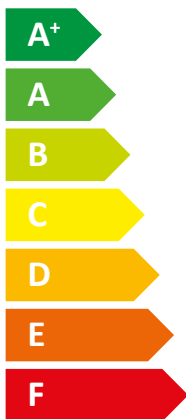

**ENERG** Y IJA  
 енергия · ενέργεια IE IA

**tecalor**

TTL 3.5 ACS TSBB 180  
 eco Set

**A+**

Two icons of a house with sound waves emanating from it, one above the other. Below the icons is the text "52 dB".

A legend box containing three colored squares with corresponding power values: a dark blue square for "3 kW", a medium blue square for "4 kW", and a light blue square for "3 kW".

2019

811/2013