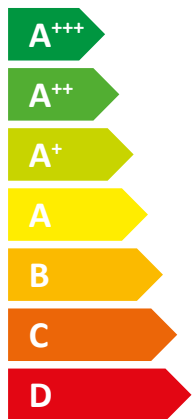

**ENERG** Y IJA  
 енергия · ενέργεια IE IA

**tecalor**

TTL 3.5 ACS TSBB 180  
 eco Set

**A+**

Two icons of a house with sound waves emanating from it, one above the other. Below the icons is the text "52 dB".

A legend box containing three colored squares with corresponding power values: a dark blue square for "3 kW", a medium blue square for "4 kW", and a light blue square for "3 kW".

2019

811/2013