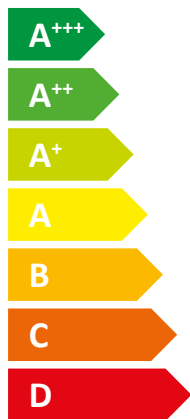

**ENERG** Y IJA  
 енергия · ενέργεια IE IA

**tecalor**

TTL 6.5 ACS TSBC 180  
 Set

**A++**

Two icons of a house with sound waves. The top icon shows sound waves coming from the house, and the bottom icon shows sound waves entering the house. Below the bottom icon is the text "57 dB".

A legend for power output, consisting of three colored squares with corresponding text: a dark blue square for "6 kW", a medium blue square for "7 kW", and a light blue square for "6 kW".

2019

811/2013